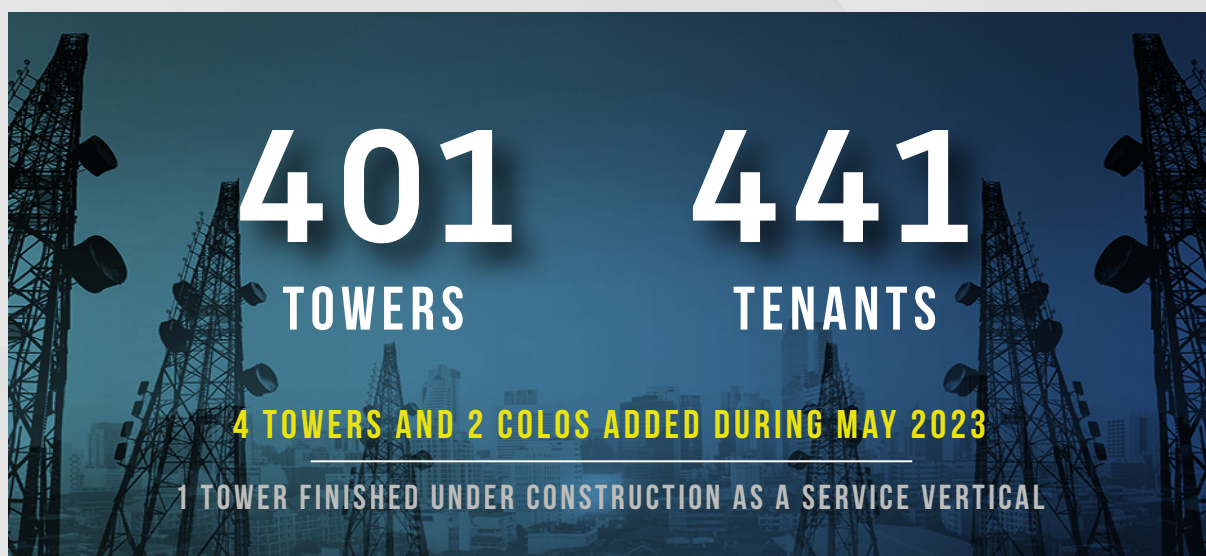

ALTO BAUDO CHOCO

Tower Code	TO-CO-0804
Start of Contract	05/16/2023
Rental Period	10 years
Land Use	Private
Type/height:	Greenfield Self-Supporting 48 mts
Coverage Target	Rural - Alto Baudo - Choco

BAJO BAUDO CHOCO