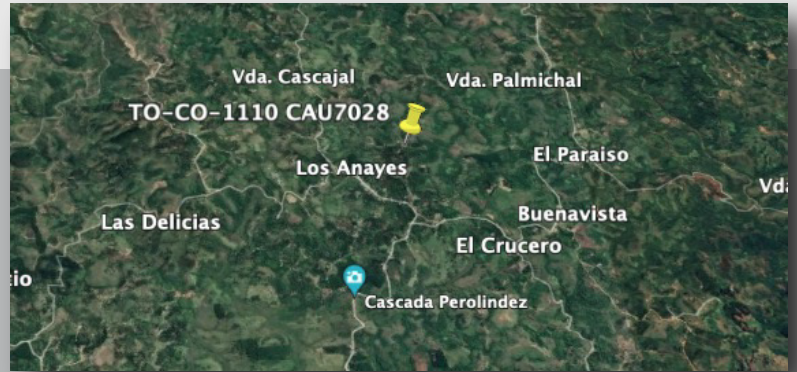

Tower Code	TO-CO-1110
Start of Contract	07/21/2023
Rental Period	10 years
Land Use	Private
Type/height	Greenfield Self-Supporting 60mts
Coverage Target	Rural - El Tambo - Cauca