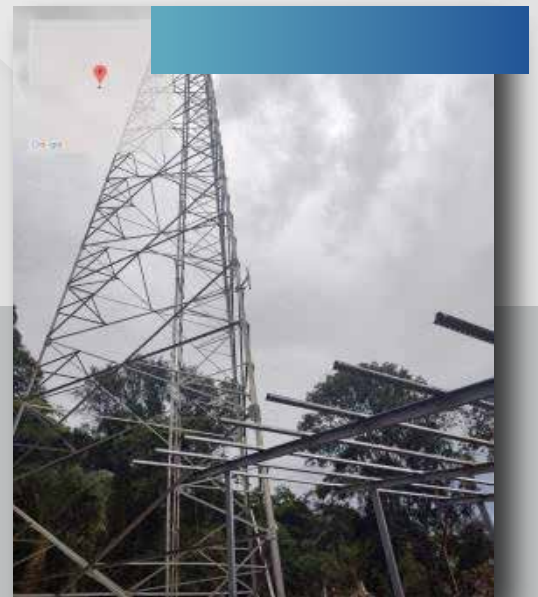

BELEN DE LOS ANDES

Tower Code	TO-CO-1056
Start of Contract	08/24/2023
Rental Period	10 years
Land Use	Private
Type/height:	Greenfield Self-Supporting 54 mts
Coverage Target	Rural - Belen de los Andes - Caquetá

QUIBDO CHOCO

Tower Code	TO-CO-0836
Start of Contract	08/01/2023
Rental Period	10 years
Land Use	Private
Type/height:	Greenfield Self-Supporting 85 mts
Coverage Target	Rural - Quibdó - Choco