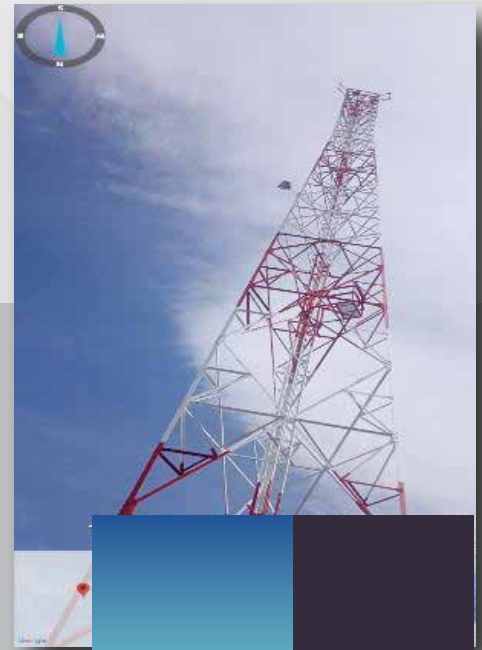

EL TAMBO CAUCA

Tower Code	TO-CO-1111
Start of Contract	08/12/2023
Rental Period	10 years
Land Use	Private
Type/height:	Greenfield Self-Supporting 60mts
Coverage Target	Rural - El Tambo - Cauca

BOLIVAR CAUCA

Tower Code	TO-CO-1114
Start of Contract	08/29/2023
Rental Period	10 years
Land Use	Private
Type/height:	Greenfield Self-Supporting 48 mts
Coverage Target	Rural - Bolivar - Cauca

SAN ANTONIO TOLIMA

Tower Code	TO-CO-1048
Start of Contract	08/31/2023
Rental Period	10 years
Land Use	Private
Type/height:	Greenfield Self-Supporting 48 mts
Coverage Target	Rural - San Antonio - Tolima