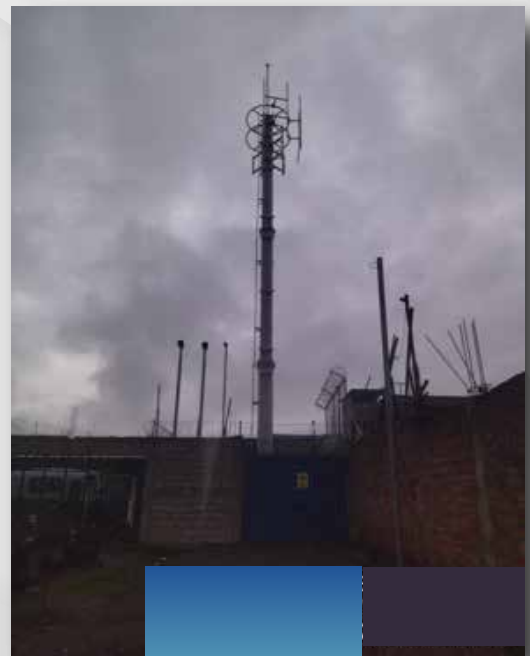

GUAYACANES ESTE

Tower Code	TO-EC-0228
Start of Contract	08/14/2023
Rental Period	10 years
Land Use	Private
Type/height:	Greenfield Monopole 30 mts
Coverage Target	Urban - Guayaquil - Guayas

LA PERLA GUAMANI

Tower Code	TO-EC-0234
Start of Contract	08/31/2023
Rental Period	10 years
Land Use	Private
Type/height:	Greenfield Monopole 18 mts
Coverage Target	Urban - Pichincha - Quito