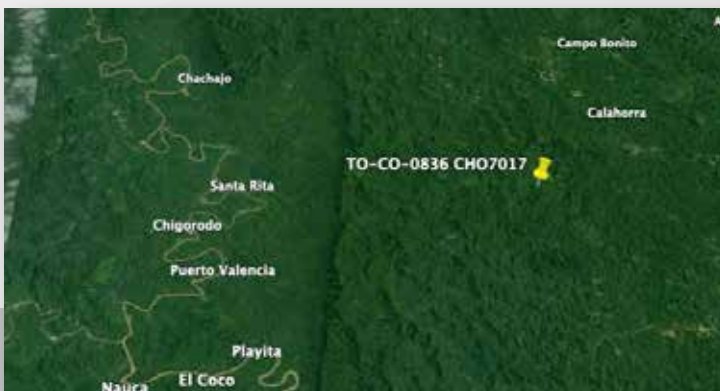

QUIBDO CHOCO

Tower Code	TO-CO-0836
Start of Contract	08/01/2023
Rental Period	10 years
Land Use	Private
Type/height:	Greenfield Self-Supporting 85 mts
Coverage Target	Rural - Quibdó - Choco