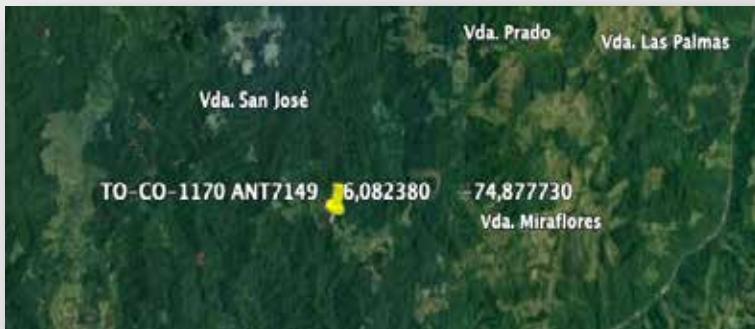

SAN CARLOS ANTIOQUIA