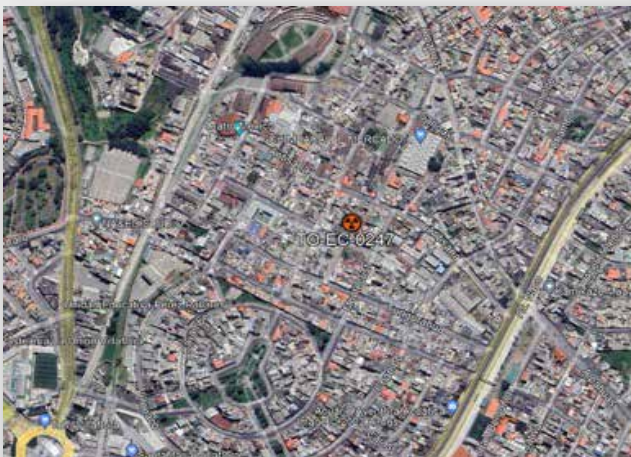

TOWER ONE

wireless

Tower Code	TO-EC-0245
Start of Contract	12/08/2023
Rental Period	10 years
Land Use	Private
Type/height:	Greenfield Monopole 18 mts
Coverage Target	Urban - Quito - Pichincha

CHIMBACALLE