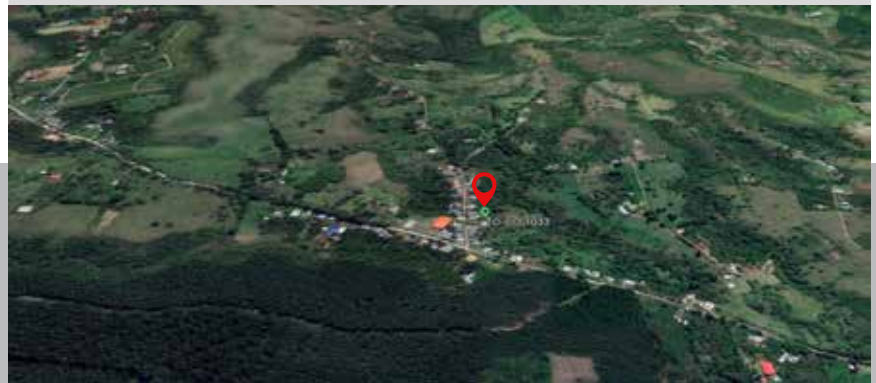

Tower Code	TO-CO-1033
Start of Contract	03/24/2024
Rental Period	10 years
Land Use	Private
Type/height:	Greenfield Self-Supporting - 30mts
Coverage Target	Rural - Popayan - Cauca