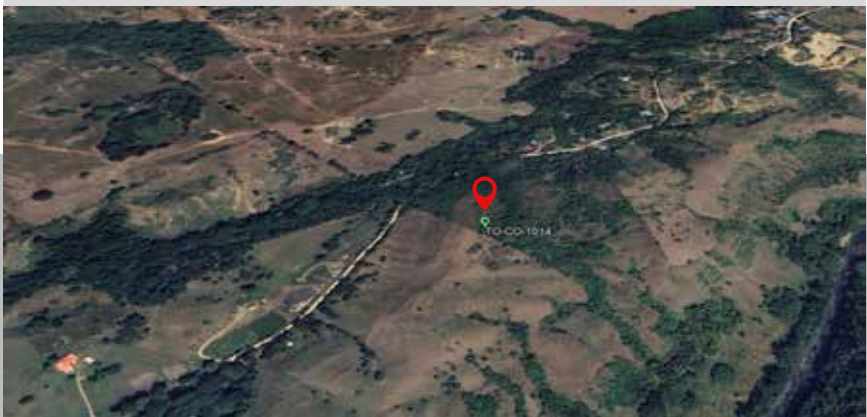

**ELIAS CAUCA** 

Tower Code	<b>TO-CO-1044</b>
Start of Contract	03/24/2024
Rental Period	10 years
Land Use	Private
Type/height:	Greenfield Self-Supporting - 60 mts
Coverage Target	Rural - Elias - Cauca