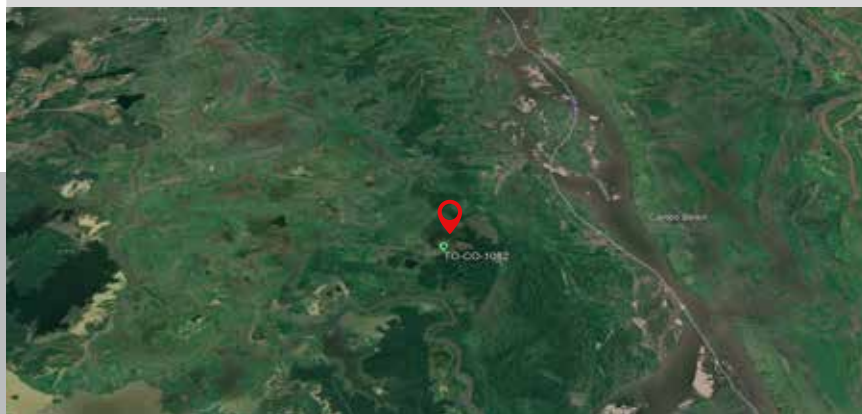

Tower Code	TO-CO-1082
Start of Contract	03/31/2024
Rental Period	10 years
Land Use	Private
Type/height:	Greenfield Self-Supporting - 30mts
Coverage Target	Rural - Simiti - Bolivar