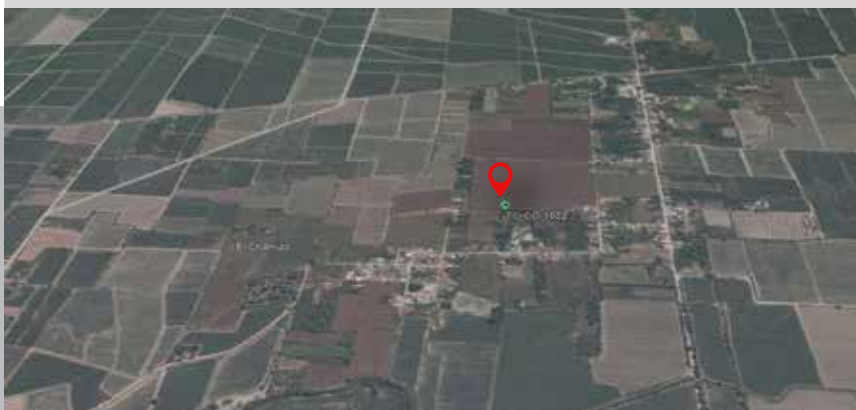

PADILLA CAUCA

Tower Code	TO-CO-1022
Start of Contract	03/17/2024
Rental Period	10 years
Land Use	Private
Type/height:	Greenfield Self-Supporting - 30 mts
Coverage Target	Rural - Padilla - Cauca