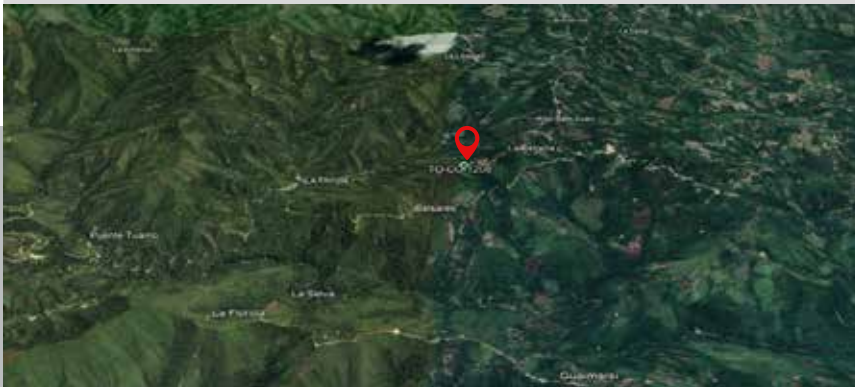

ROVIRA TOLIMA

Tower Code	TO-CO-1208
Start of Contract	03/26/2024
Rental Period	10 years
Land Use	Private
Type/height:	Greenfield Self-Supporting - 60 mts
Coverage Target	Rural - Rovira - Tolima