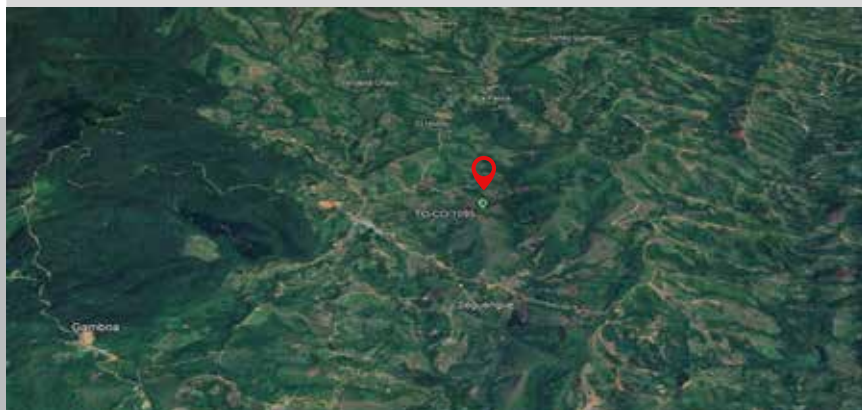

## TAMBO CAUCA

Tower Code	<b>TO-CO-1095</b>
Start of Contract	03/31/2024
Rental Period	10 years
Land Use	Private
Type/height:	Greenfield Self-Supporting - 85 mts
Coverage Target	Rural - Tambo - Cauca

**ROVIRA TOLIMA**