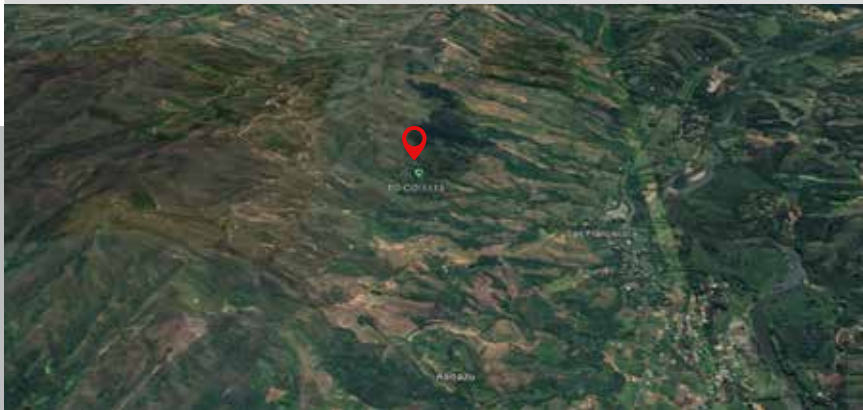

BUENOS AIRES CAUCA

Tower Code	TO-CO-1113
Start of Contract	03/31/2024
Rental Period	10 years
Land Use	Private
Type/height:	Greenfield Self-Supporting - 60 mts
Coverage Target	Rural - Buenos Aires - Cauca