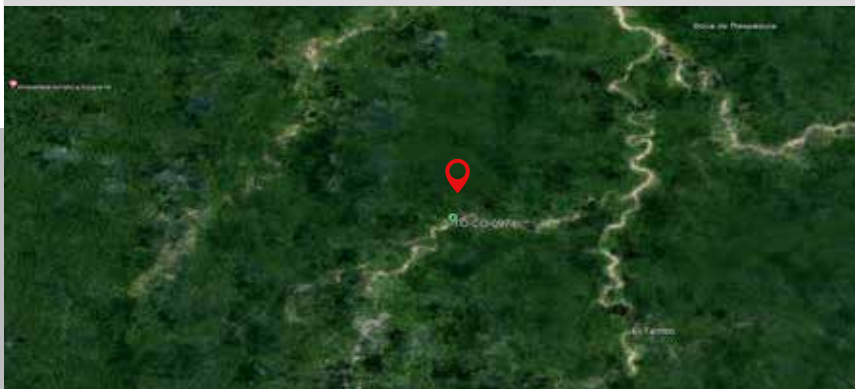

ITSMINA CHOCÓ

Tower Code	TO-CO-0974
Start of Contract	03/26/2024
Rental Period	10 years
Land Use	Private
Type/height:	Greenfield Self-Supporting - 48mts
Coverage Target	Rural - Itsmina - Chocó